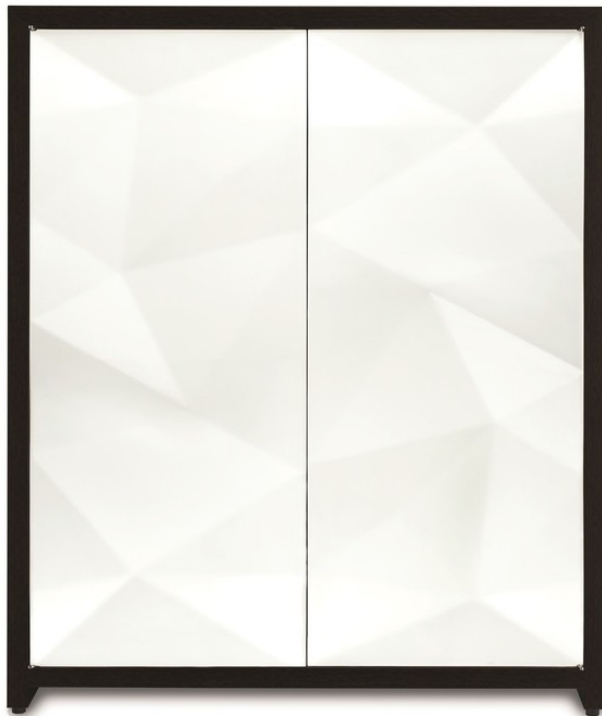

B O L I E R

No. 64003

TALL CABINET

43" x 22" x 50.5"
[109 x 56 x 128 cm]
(w * d * h)

Cerused Oak Veneer (611)
with White Lacquer (1305)
doors

DOMICILE
collection

MICHAEL VANDERBYL
designer

B O L I E R

No. 64003-601
TALL CABINET

43" x 22" x 50.5"
[109 x 56 x 128 cm]
(w * d * h)

Dark Oak Veneer (601) with
White Lacquer (1305) doors

DOMICILE
collection

MICHAEL VANDERBYL
designer